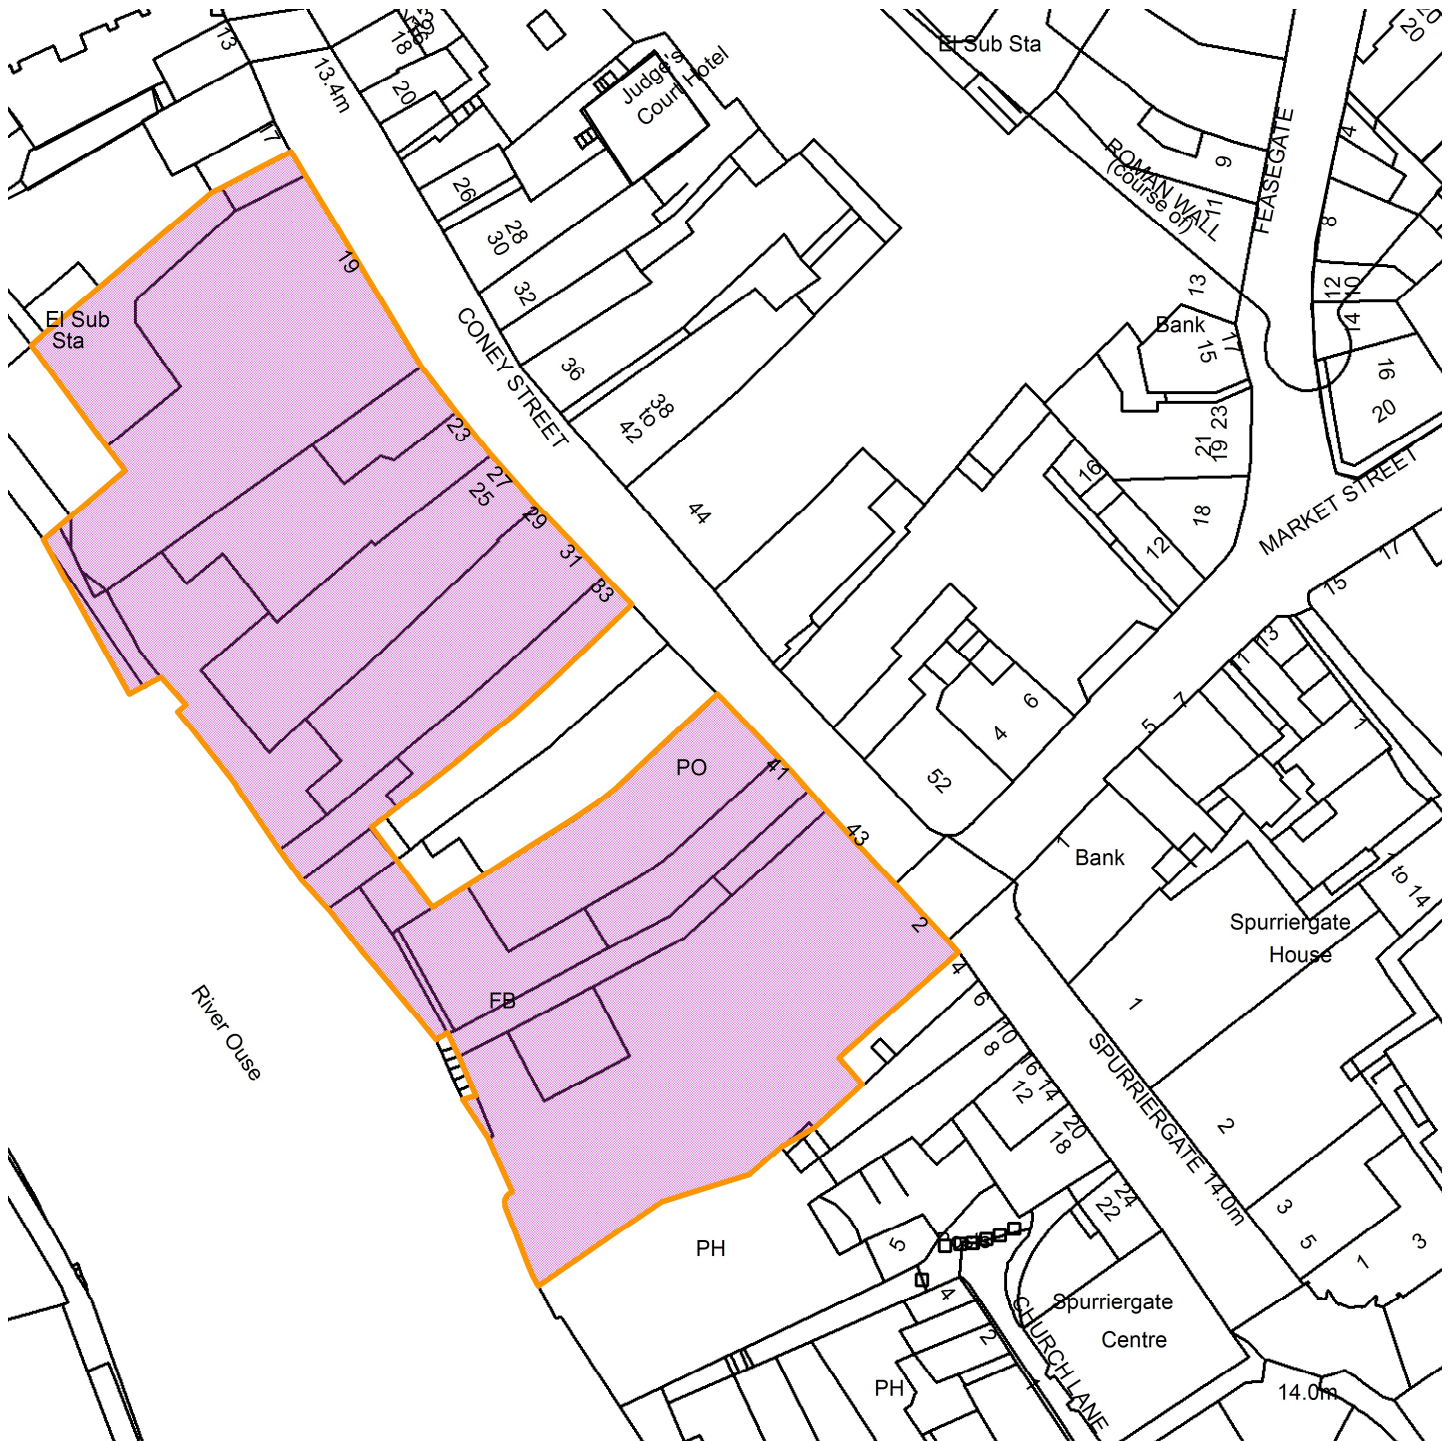

Site of 19 - 33 Coney Street York

22/02526/LBC

Scale : 1:920

Reproduced from the Ordnance Survey map with the permission of the Controller of Her Majesty's Stationery Office © Crown Copyright 2000.

Unauthorised reproduction infringes Crown Copyright and may lead to prosecution or civil proceedings.

Organisation	City of York Council
Department	Env, Transport & Planning
Comments	Site Location Plan
Date	16 October 2024
SLA Number	Not Set